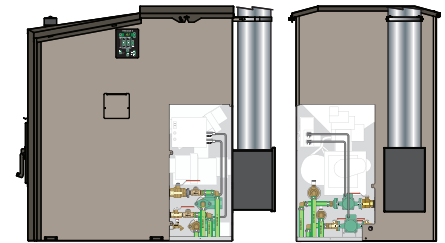

Maxim M255 with 2 Pumps Installed

Side View

Rear View

Area of Focus

Side

Rear

Parts List

Qty	p/n	Description
2	118	Close Nipple, 3/4"
1	119	Pump Flange Kit, 3/4"
1	198	Ball Valve, 3/4"
1	224	Isolation Flange, 3/4"
1	225	Isolation Flange, 1-1/4"
2	296	Swing Check Valve, 3/4"
1	388	Hex Bushing, 1-1/4" x 3/4"
1	410	Ball Valve, 1-1/4"
2	556	Power Supply Cord, 32"
4	1330	PEX Adapter, 1" x 3/4"
4	1334	PEX 90° Elbow, 1"
12	5926	Stainless Steel Clamp, 1"
2	5800004	Taco 007 Pump

Parts and accessories sold separately.
Pump size may vary.