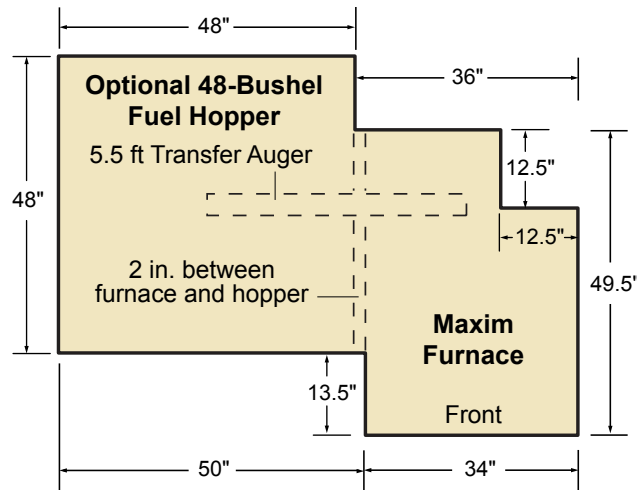

Maxim M255 Furnace Base Dimensions

Furnace Base Dimensions
Shown without optional hopper.

Optional 2,440 lb
Hopper with Furnace Base Dimensions

CAUTION

Do not use any combustible materials for the foundation.

Maxim M255 Measurements

	A	B	C	D	E	F	G	H
in.	34	57	49.5	36	48	59.5*	117.5**	14.5
cm	86	145	126	91.5	122	151*	298.5**	37

* Measurement (F) is from firebox door to chimney inspection cover.

** Measurement (G) includes two 4 ft. chimney sections.