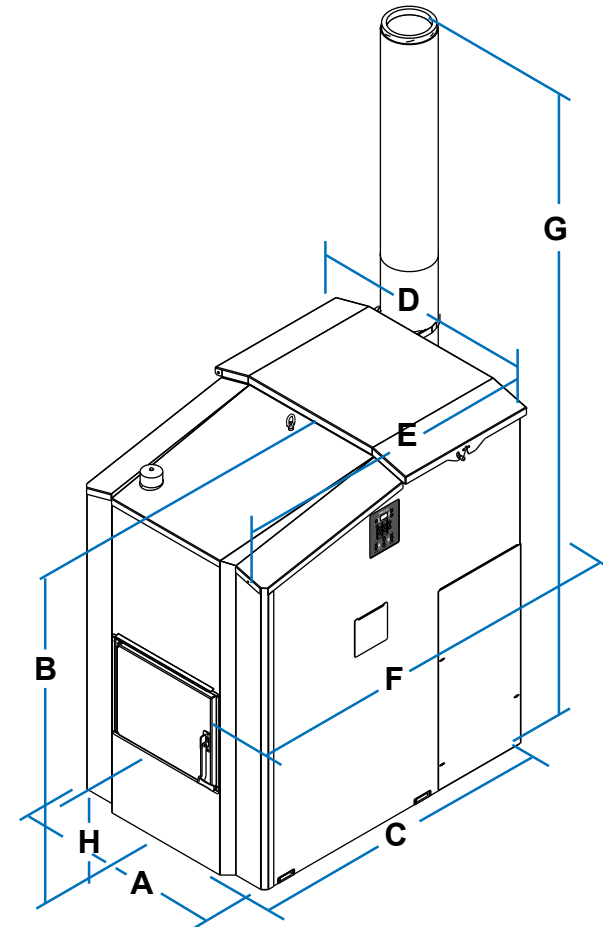

Maxim M255 Furnace Base Dimensions

Furnace Base Dimensions
Shown without optional hopper.

Optional 2,440 lb
Hopper with Furnace Base Dimensions

CAUTION

Do not use any combustible materials for the foundation.

Maxim M255 Measurements

	A	B	C	D	E	F	G	H
in.	34	57	49.5	36	48	59.5*	117.5**	14.5
cm	86	145	126	91.5	122	151*	298.5**	37

* Measurement (F) is from firebox door to chimney inspection cover.

** Measurement (G) includes two 4 ft. chimney sections.