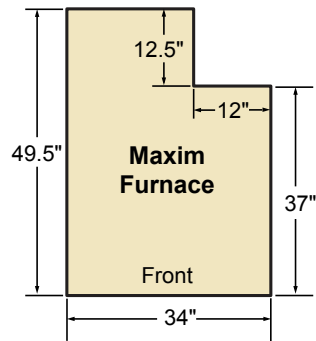

Maxim M255 Furnace Base Dimensions

Furnace Base Dimensions
Shown without optional hopper.

Optional 2,440 lb
Hopper with Furnace Base Dimensions

CAUTION

Do not use any combustible materials for the foundation.

Maxim M255 Measurements

	A	B	C	D	E	F	G	H
in.	34	57	49.5	36	48	59.5*	117.5**	14.5
cm	86	145	126	91.5	122	151*	298.5**	37

* Measurement (F) is from firebox door to chimney inspection cover.

** Measurement (G) includes two 4 ft. chimney sections.